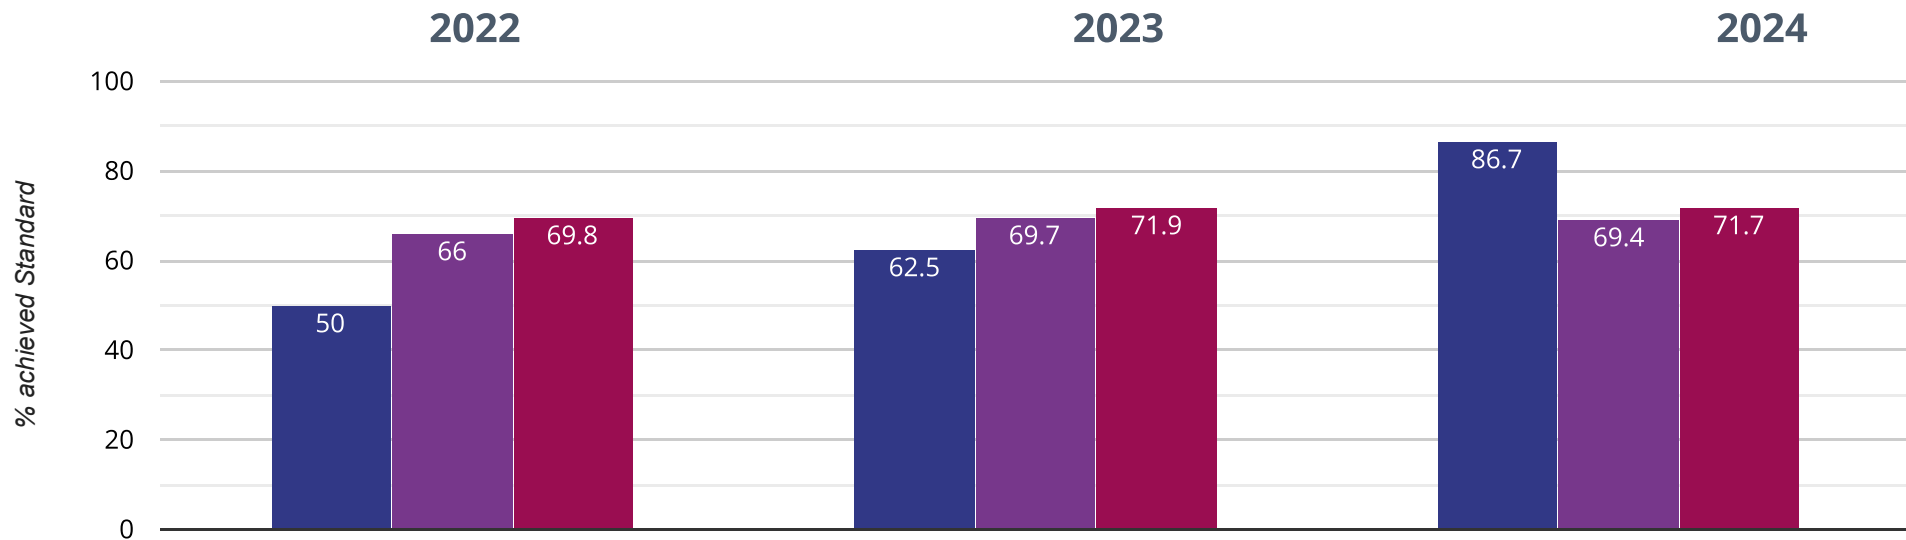

15% points drop since 2023

10% points rise since 2022

■ Bythams Primary School

■ Lincolnshire (277)

■ NCER National (14942)

Reading - high attainers

20% in 2024

17.5% points drop since 2023

5% points drop since 2022

■ Bythams Primary School ■ Lincolnshire (277) ■ NCER National (14942)

📖 Reading - average scaled score

102.2 in **2024**

4.7 points **drop** since **2023**

1.3 points **rise** since **2022**

■ Bythams Primary School ■ Lincolnshire (277) ■ NCER National (14942)

Writing - achieved standard

86.7% in 2024

24.2% points rise since 2023

36.7% points rise since 2022

 Bythams Primary School

 Lincolnshire (277)