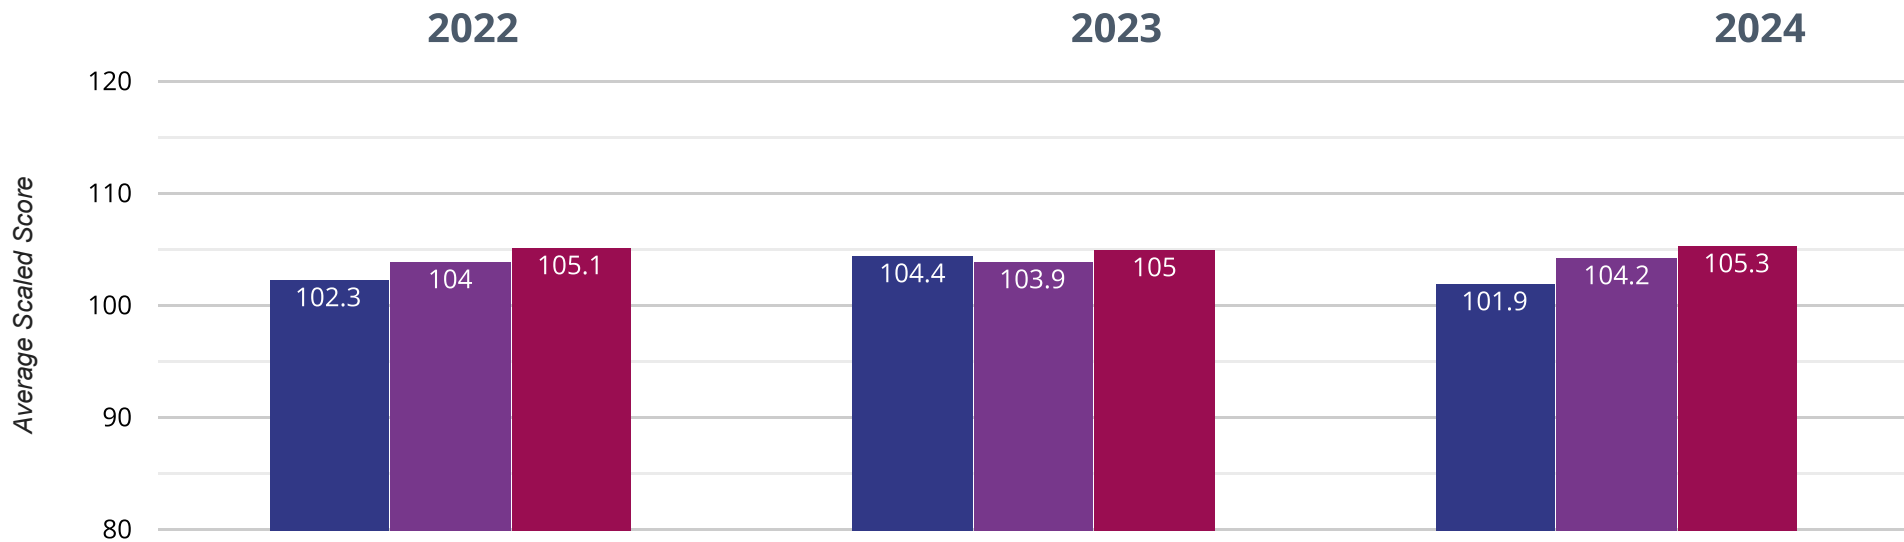

■ Bythams Primary School ■ Lincolnshire (277) ■ NCER National (14942)

? GPS - achieved standard

60% in 2024

8.8% points drop since 2023

2.5% points drop since 2022

■ Bythams Primary School ■ Lincolnshire (277) ■ NCER National (14942)

? GPS - high attainers

13.3% in 2024

11.7% points drop since 2023

11.7% points drop since 2022

■ Bythams Primary School ■ Lincolnshire (277) ■ NCER National (14942)

? GPS - average scaled score

101.9 in 2024

2.5 points drop since 2023

0.4 points drop since 2022

■ Bythams Primary School ■ Lincolnshire (277) ■ NCER National (14942)

RWM - achieved standard

40% in 2024

2.5% points rise since 2023

3.8% points drop since 2022