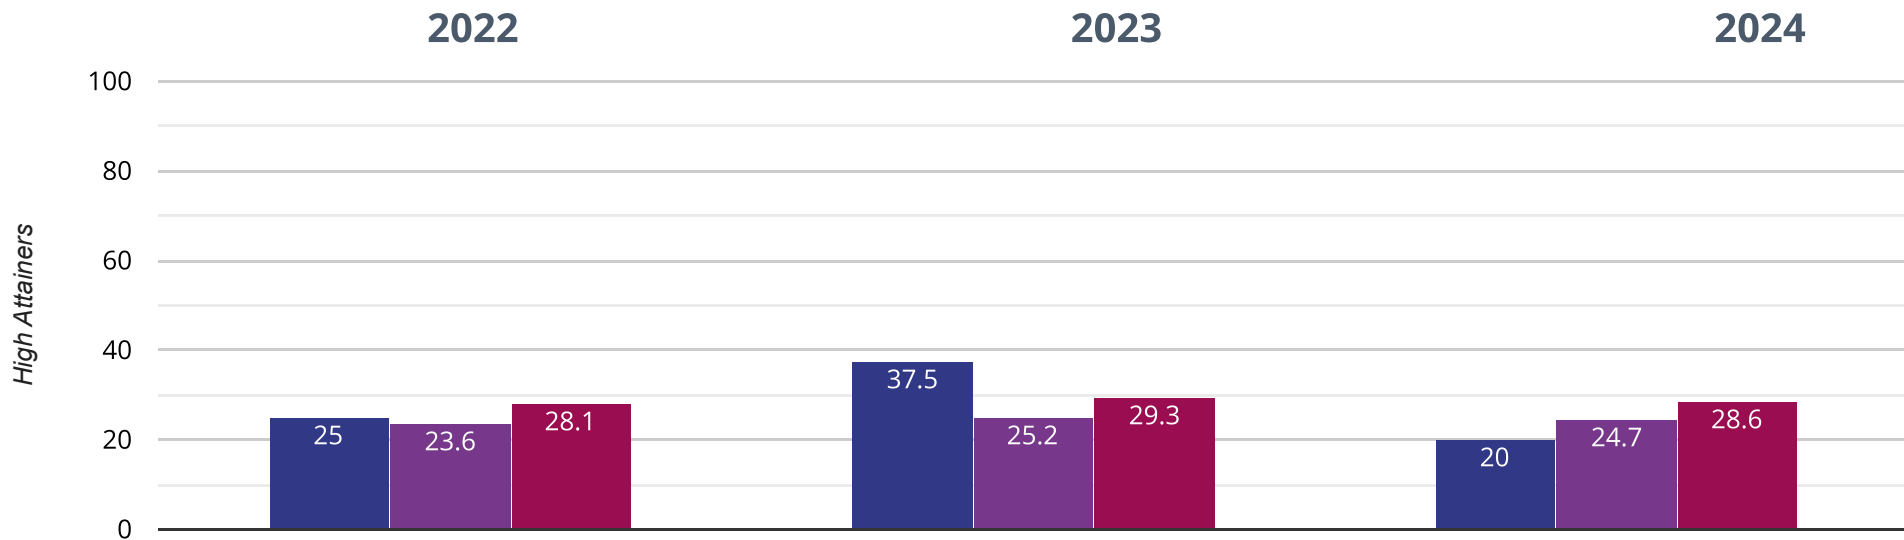

If you have any queries regarding the data within the Real Time Data graphs, please **contact your Local Authority**.

BYTHAMS PRIMARY SCHOOL

Brought to you by [the NCER](#)

📖 Reading - achieved standard

60% in 2024

15% points drop since 2023

10% points rise since 2022

■ Bythams Primary School

■ Lincolnshire (277)

■ NCER National (14942)

Reading - high attainers

20% in 2024

17.5% points drop since 2023

5% points drop since 2022

■ Bythams Primary School ■ Lincolnshire (277) ■ NCER National (14942)

📖 Reading - average scaled score

102.2 in **2024**

4.7 points **drop** since **2023**

1.3 points **rise** since **2022**