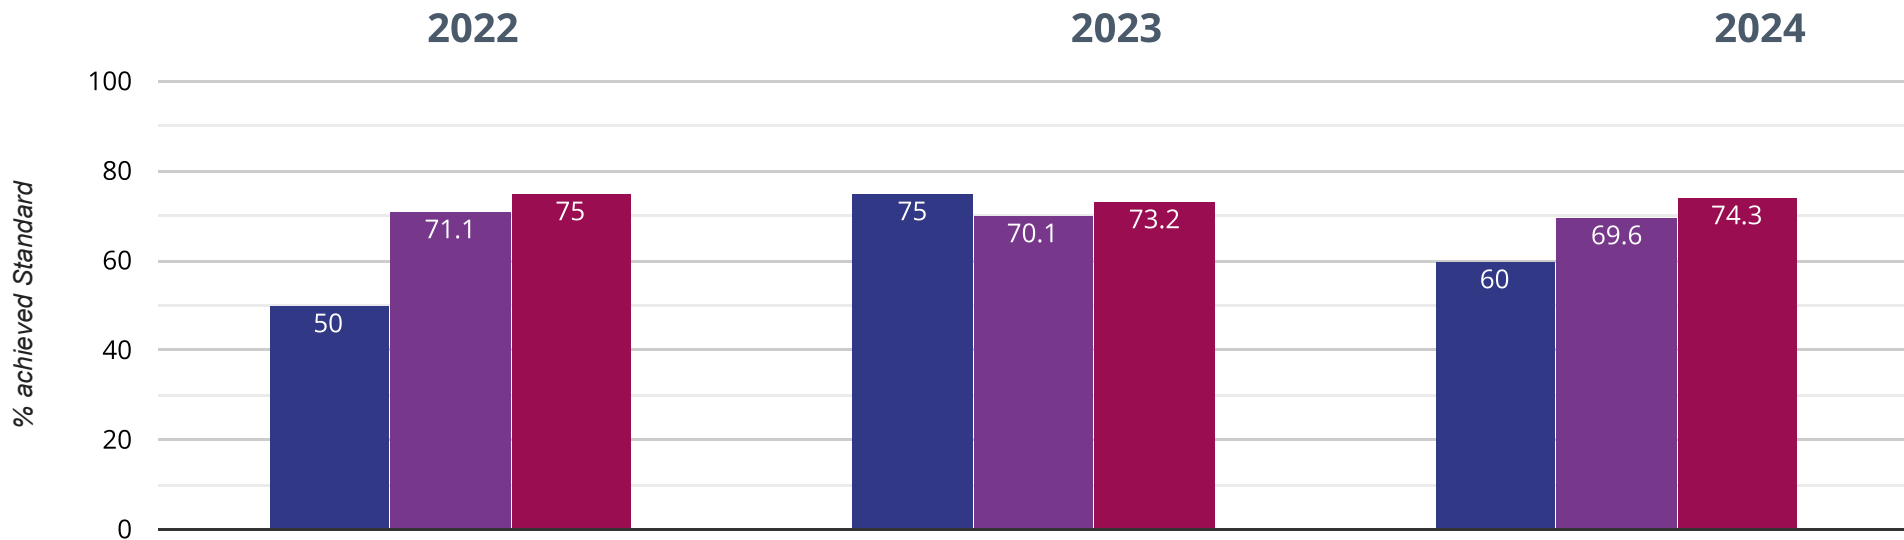

If you have any queries regarding the data within the Real Time Data graphs, please **contact your Local Authority**.

BYTHAMS PRIMARY SCHOOL

Brought to you by [the NCER](#)

📖 Reading - achieved standard

60% in 2024

15% points drop since 2023

10% points rise since 2022

■ Bythams Primary School

■ Lincolnshire (277)

■ NCER National (14942)

Reading - high attainers

20% in 2024

17.5% points drop since 2023

5% points drop since 2022

■ Bythams Primary School ■ Lincolnshire (277) ■ NCER National (14942)

📖 Reading - average scaled score

102.2 in **2024**

4.7 points **drop** since **2023**

1.3 points **rise** since **2022**