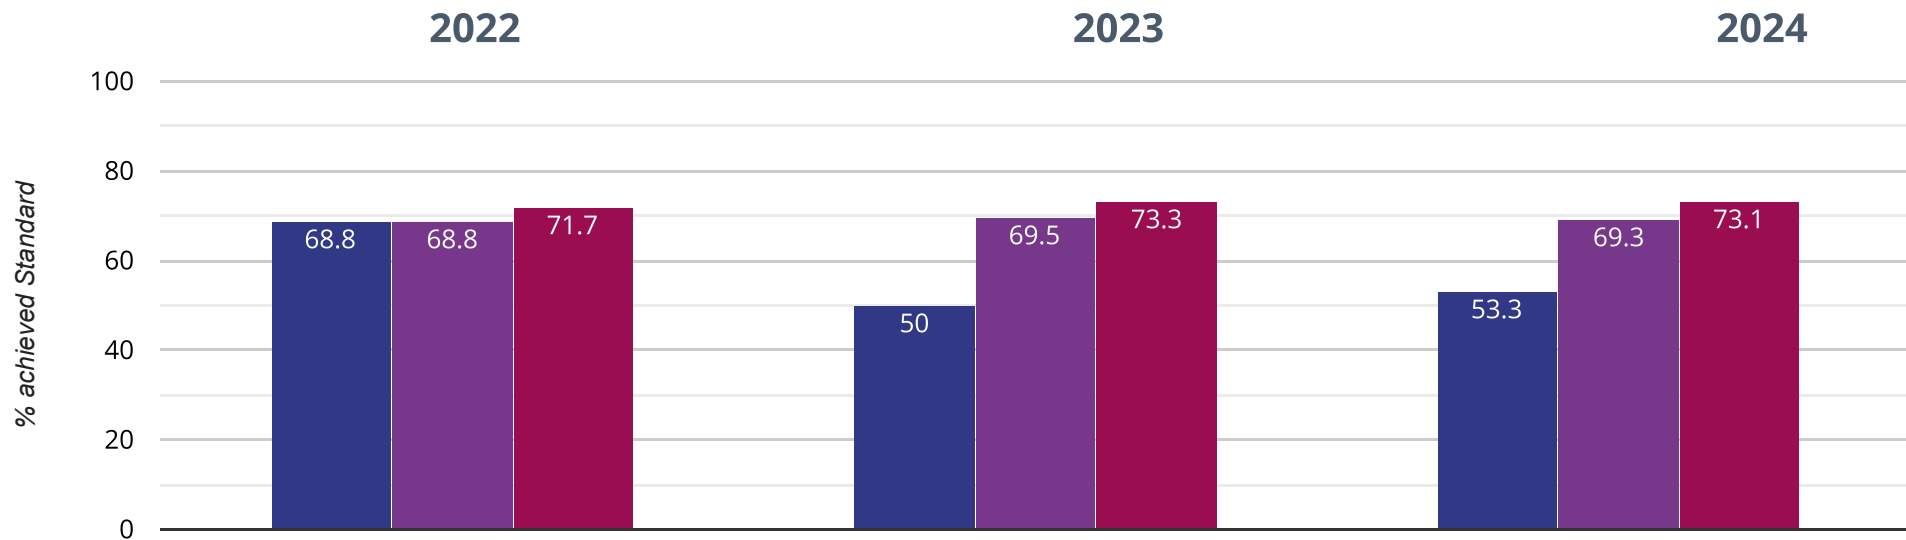

■ Bythams Primary School ■ Lincolnshire (277) ■ NCER National (14942)

Writing - achieved standard

86.7% in 2024

24.2% points rise since 2023

36.7% points rise since 2022

 Bythams Primary School

 Lincolnshire (277)

 NCER National (14942)

✎ Writing - high attainers

0% in 2024

6.3% points drop since 2023

18.8% points drop since 2022

■ Bythams Primary School ■ Lincolnshire (277) ■ NCER National (14942)

⊕ Maths - achieved standard

53.3% in 2024

3.3% points rise since 2023

15.5% points drop since 2022

■ Bythams Primary School ■ Lincolnshire (277) ■ NCER National (14942)

⊕ Maths - high attainers

13.3% in 2024

18% points drop since 2023