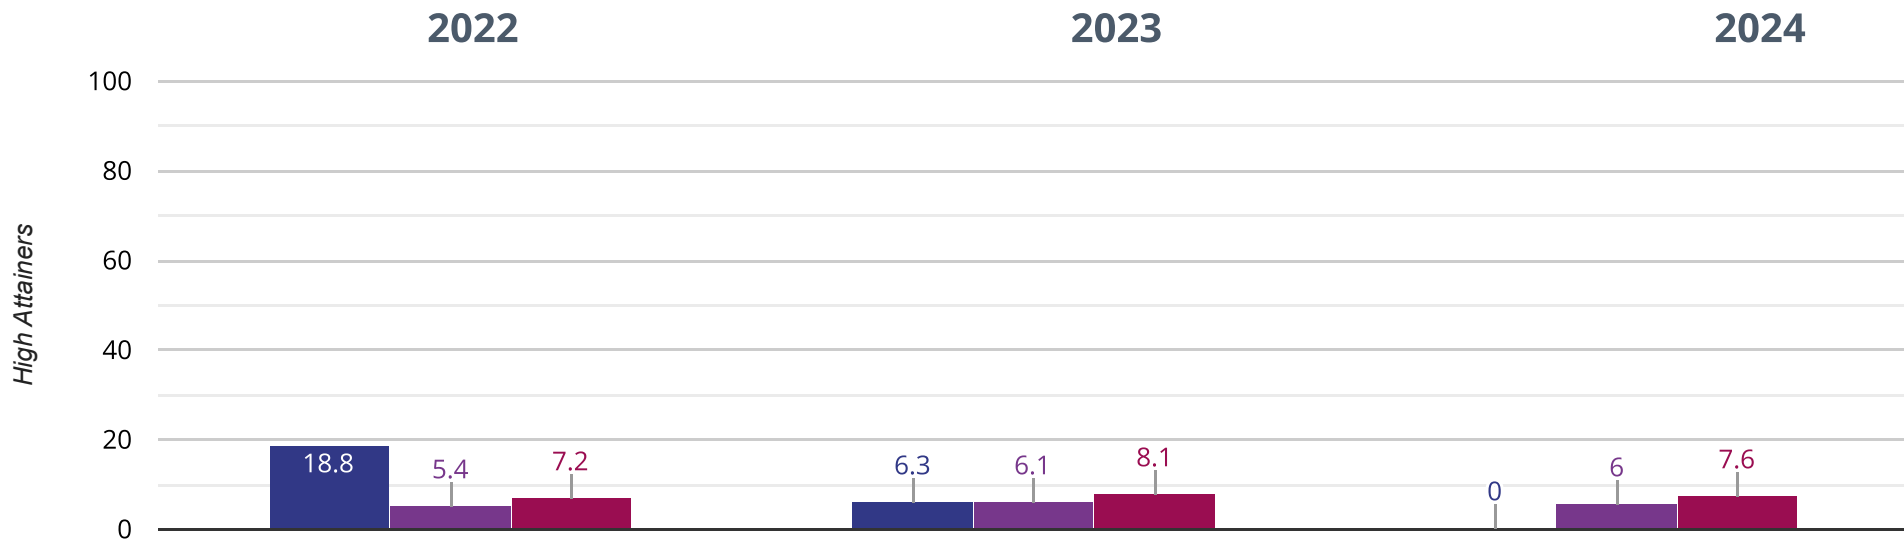

? GPS - high attainers

13.3% in 2024

11.7% points drop since 2023

11.7% points drop since 2022

■ Bythams Primary School ■ Lincolnshire (277) ■ NCER National (14942)

? GPS - average scaled score

101.9 in 2024

2.5 points drop since 2023

0.4 points drop since 2022

■ Bythams Primary School ■ Lincolnshire (277) ■ NCER National (14942)

RWM - achieved standard

40% in 2024

2.5% points rise since 2023

3.8% points drop since 2022

 Bythams Primary School  Lincolnshire (277)  NCER National (14942)

RWM - high attainers

0% in 2024

6.3% points drop since 2023

18.8% points drop since 2022

 Bythams Primary School  Lincolnshire (277)  NCER National (14942)