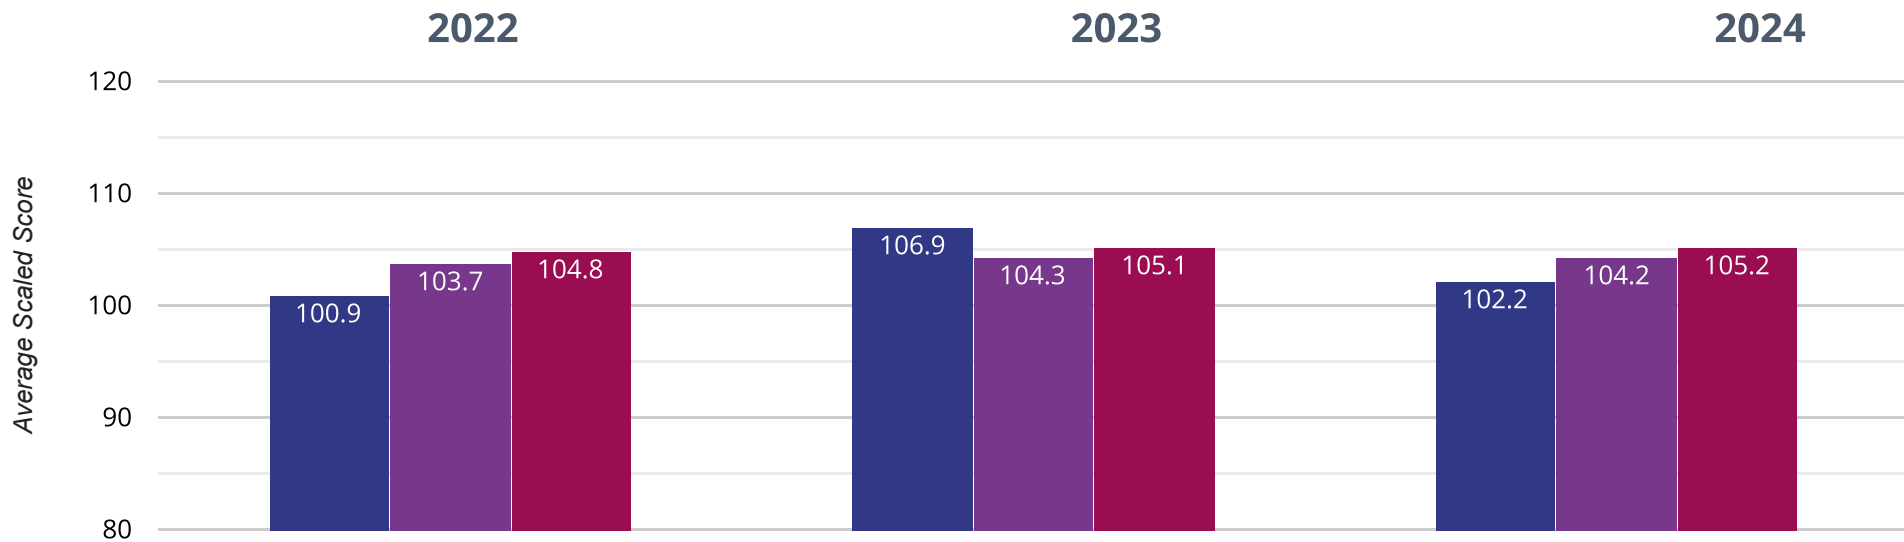

15% points drop since 2023

10% points rise since 2022

■ Bythams Primary School

■ Lincolnshire (277)

■ NCER National (14942)

Reading - high attainers

20% in 2024

17.5% points drop since 2023

5% points drop since 2022

■ Bythams Primary School ■ Lincolnshire (277) ■ NCER National (14942)

📖 Reading - average scaled score

102.2 in **2024**

4.7 points **drop** since **2023**

1.3 points **rise** since **2022**