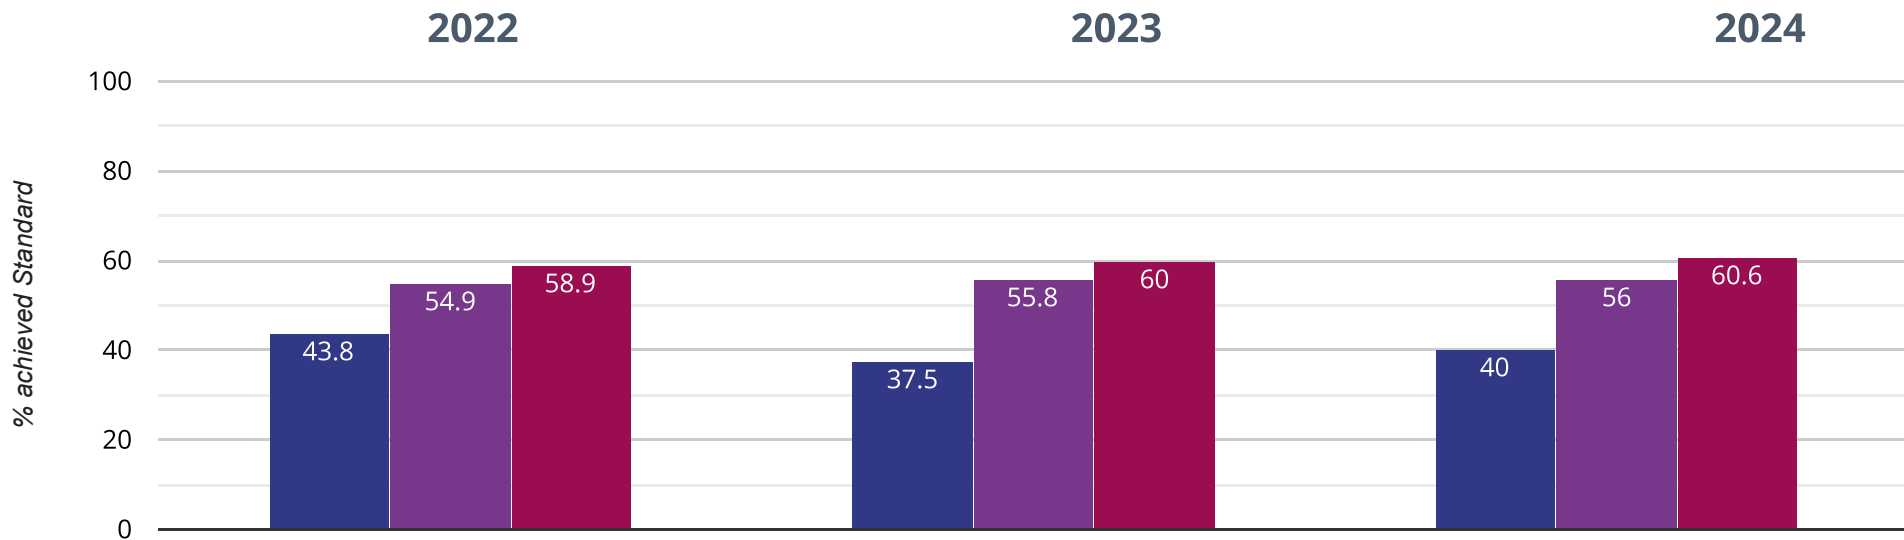

■ Bythams Primary School ■ Lincolnshire (277) ■ NCER National (14942)

? GPS - achieved standard

60% in 2024

8.8% points drop since 2023

2.5% points drop since 2022

■ Bythams Primary School ■ Lincolnshire (277) ■ NCER National (14942)

? GPS - high attainers

13.3% in 2024

11.7% points drop since 2023

11.7% points drop since 2022

■ Bythams Primary School ■ Lincolnshire (277) ■ NCER National (14942)

? GPS - average scaled score

101.9 in 2024

2.5 points drop since 2023

0.4 points drop since 2022

■ Bythams Primary School ■ Lincolnshire (277) ■ NCER National (14942)

RWM - achieved standard

40% in 2024

2.5% points rise since 2023

3.8% points drop since 2022