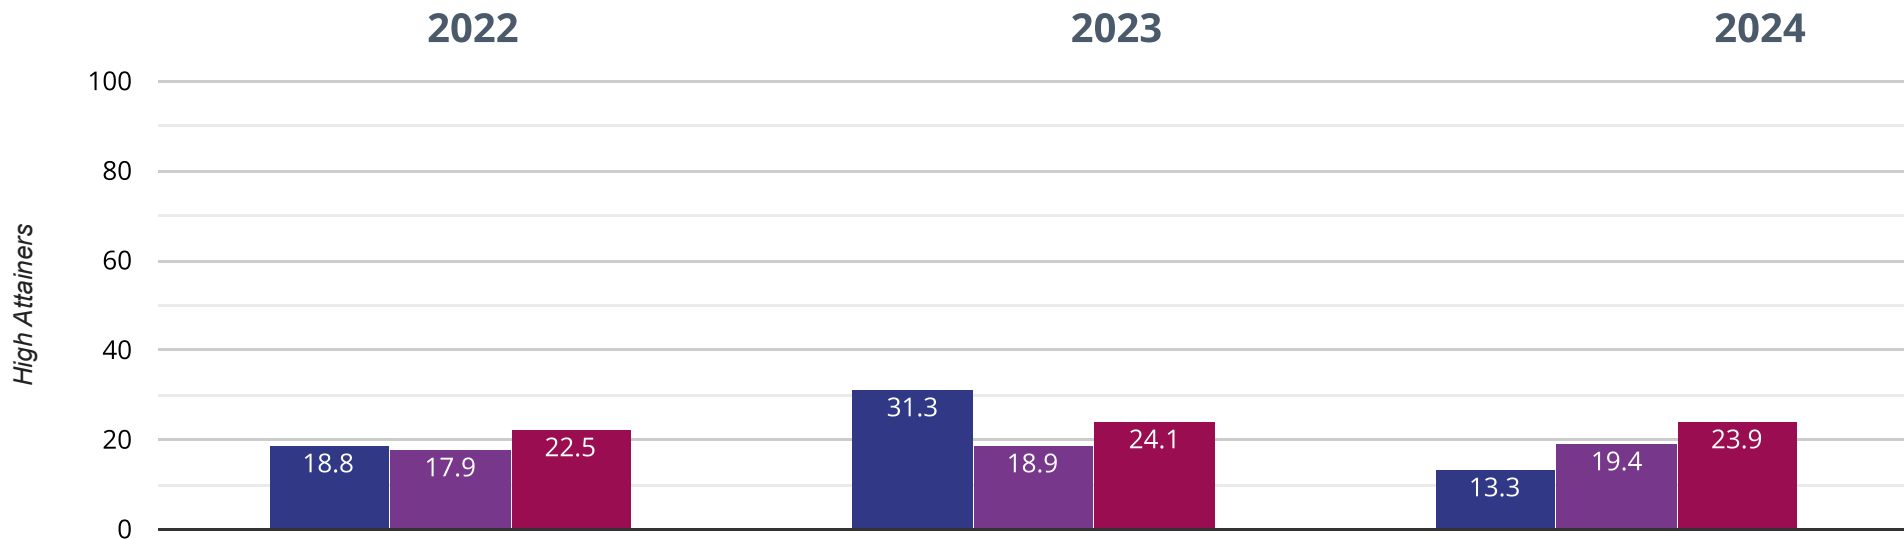

■ Bythams Primary School ■ Lincolnshire (277) ■ NCER National (14942)

Writing - achieved standard

86.7% in 2024

24.2% points rise since 2023

36.7% points rise since 2022

 Bythams Primary School

 Lincolnshire (277)

 NCER National (14942)

✎ Writing - high attainers

0% in 2024

6.3% points drop since 2023

18.8% points drop since 2022

■ Bythams Primary School ■ Lincolnshire (277) ■ NCER National (14942)

⊕ Maths - achieved standard

53.3% in 2024

3.3% points rise since 2023

15.5% points drop since 2022

■ Bythams Primary School ■ Lincolnshire (277) ■ NCER National (14942)

⊕ Maths - high attainers

13.3% in 2024

18% points drop since 2023