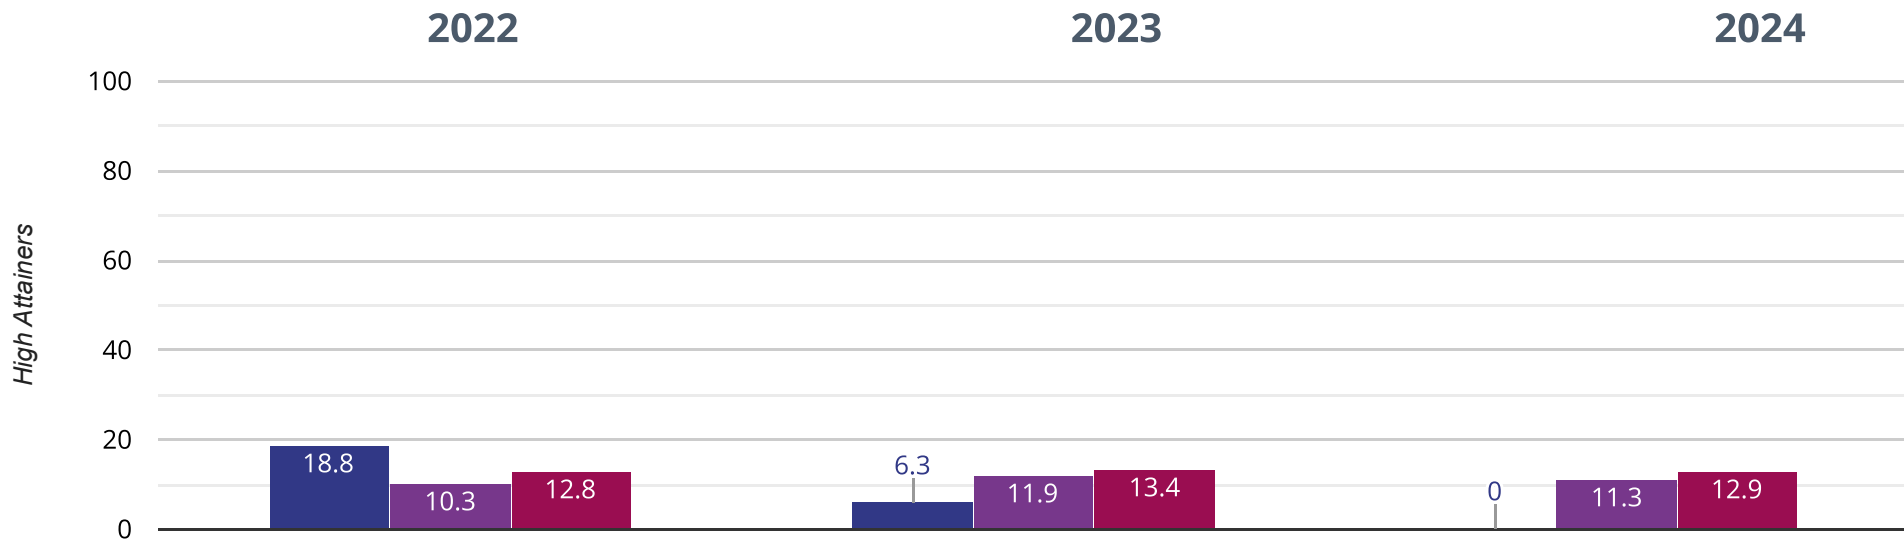

5% points drop since 2022

■ Bythams Primary School ■ Lincolnshire (277) ■ NCER National (14942)

📖 Reading - average scaled score

102.2 in **2024**

4.7 points **drop** since **2023**

1.3 points **rise** since **2022**

■ Bythams Primary School ■ Lincolnshire (277) ■ NCER National (14942)

Writing - achieved standard

86.7% in 2024

24.2% points rise since 2023

36.7% points rise since 2022

 Bythams Primary School

 Lincolnshire (277)

 NCER National (14942)

✎ Writing - high attainers

0% in 2024

6.3% points drop since 2023

18.8% points drop since 2022

■ Bythams Primary School ■ Lincolnshire (277) ■ NCER National (14942)

⊕ Maths - achieved standard

53.3% in 2024

3.3% points rise since 2023

15.5% points drop since 2022

■ Bythams Primary School ■ Lincolnshire (277) ■ NCER National (14942)

⊕ Maths - high attainers

13.3% in 2024

18% points drop since 2023