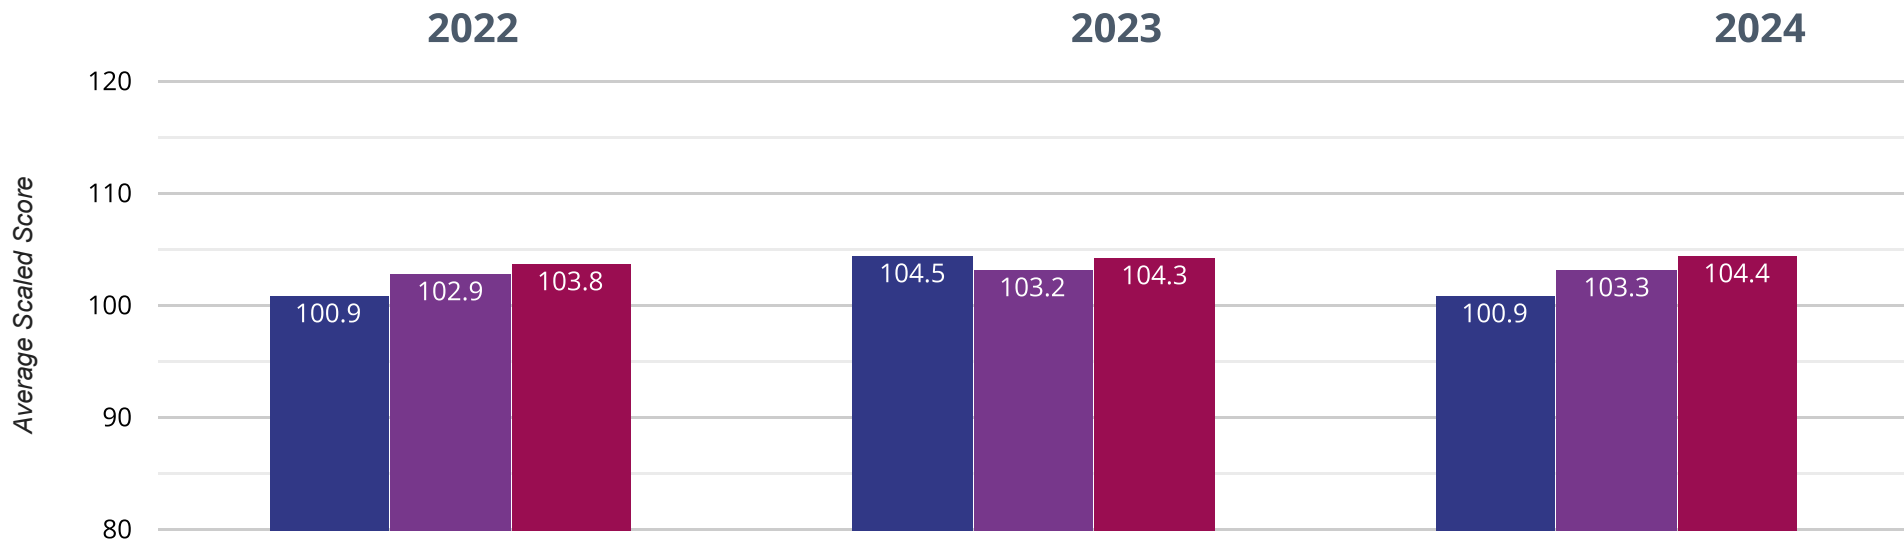

 NCER National (14942)

✎ Writing - high attainers

0% in 2024

6.3% points drop since 2023

18.8% points drop since 2022

■ Bythams Primary School ■ Lincolnshire (277) ■ NCER National (14942)

⊕ Maths - achieved standard

53.3% in 2024

3.3% points rise since 2023

15.5% points drop since 2022

■ Bythams Primary School ■ Lincolnshire (277) ■ NCER National (14942)

⊕ Maths - high attainers

13.3% in 2024

18% points drop since 2023

5.5% points drop since 2022

■ Bythams Primary School

■ Lincolnshire (277)

■ NCER National (14942)

⊕ Maths - average scaled score

100.9 in 2024

3.6 points drop since 2023

0 change from 2022