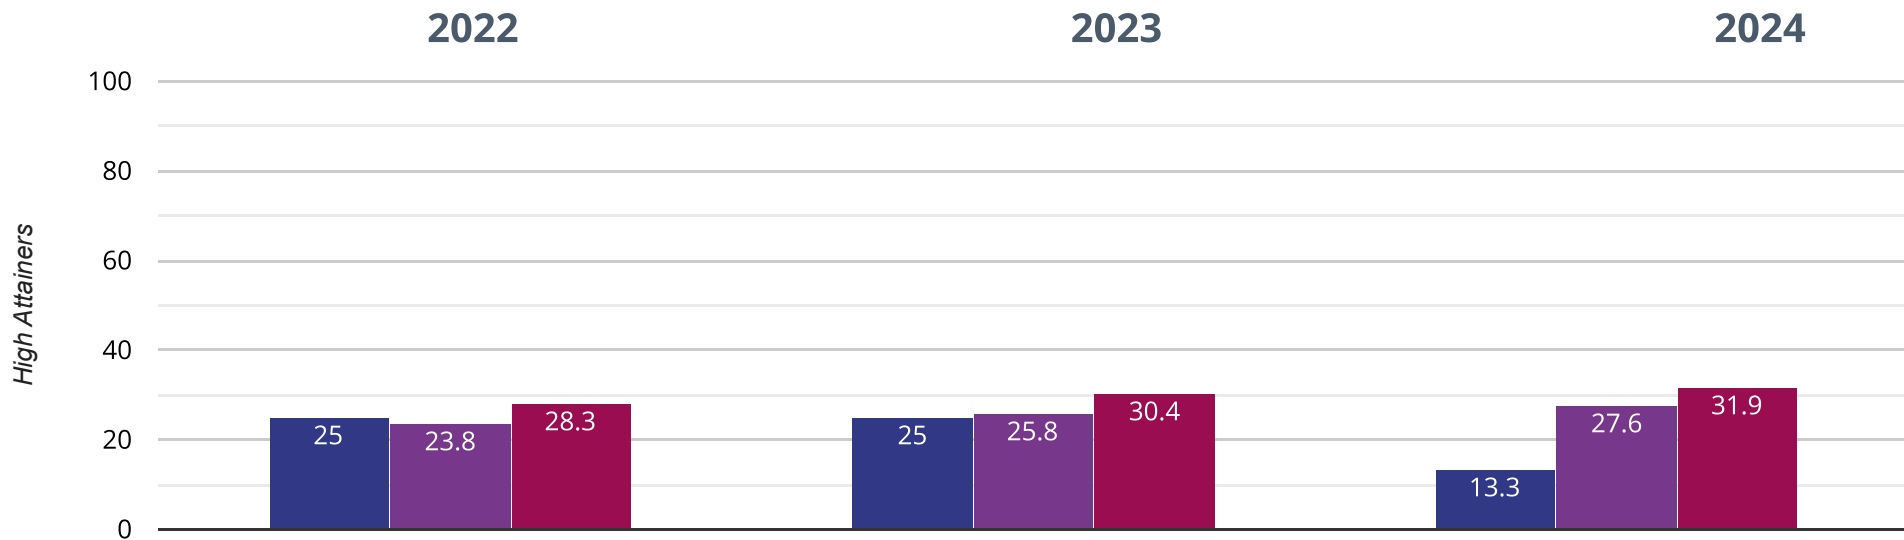

5.5% points drop since 2022

■ Bythams Primary School

■ Lincolnshire (277)

■ NCER National (14942)

⊕ Maths - average scaled score

100.9 in 2024

3.6 points drop since 2023

0 change from 2022

■ Bythams Primary School ■ Lincolnshire (277) ■ NCER National (14942)

? GPS - achieved standard

60% in 2024

8.8% points drop since 2023

2.5% points drop since 2022

■ Bythams Primary School ■ Lincolnshire (277) ■ NCER National (14942)

? GPS - high attainers

13.3% in 2024

11.7% points drop since 2023

11.7% points drop since 2022

■ Bythams Primary School ■ Lincolnshire (277) ■ NCER National (14942)

? GPS - average scaled score

101.9 in 2024

2.5 points drop since 2023

0.4 points drop since 2022

■ Bythams Primary School ■ Lincolnshire (277) ■ NCER National (14942)

RWM - achieved standard

40% in 2024

2.5% points rise since 2023

3.8% points drop since 2022